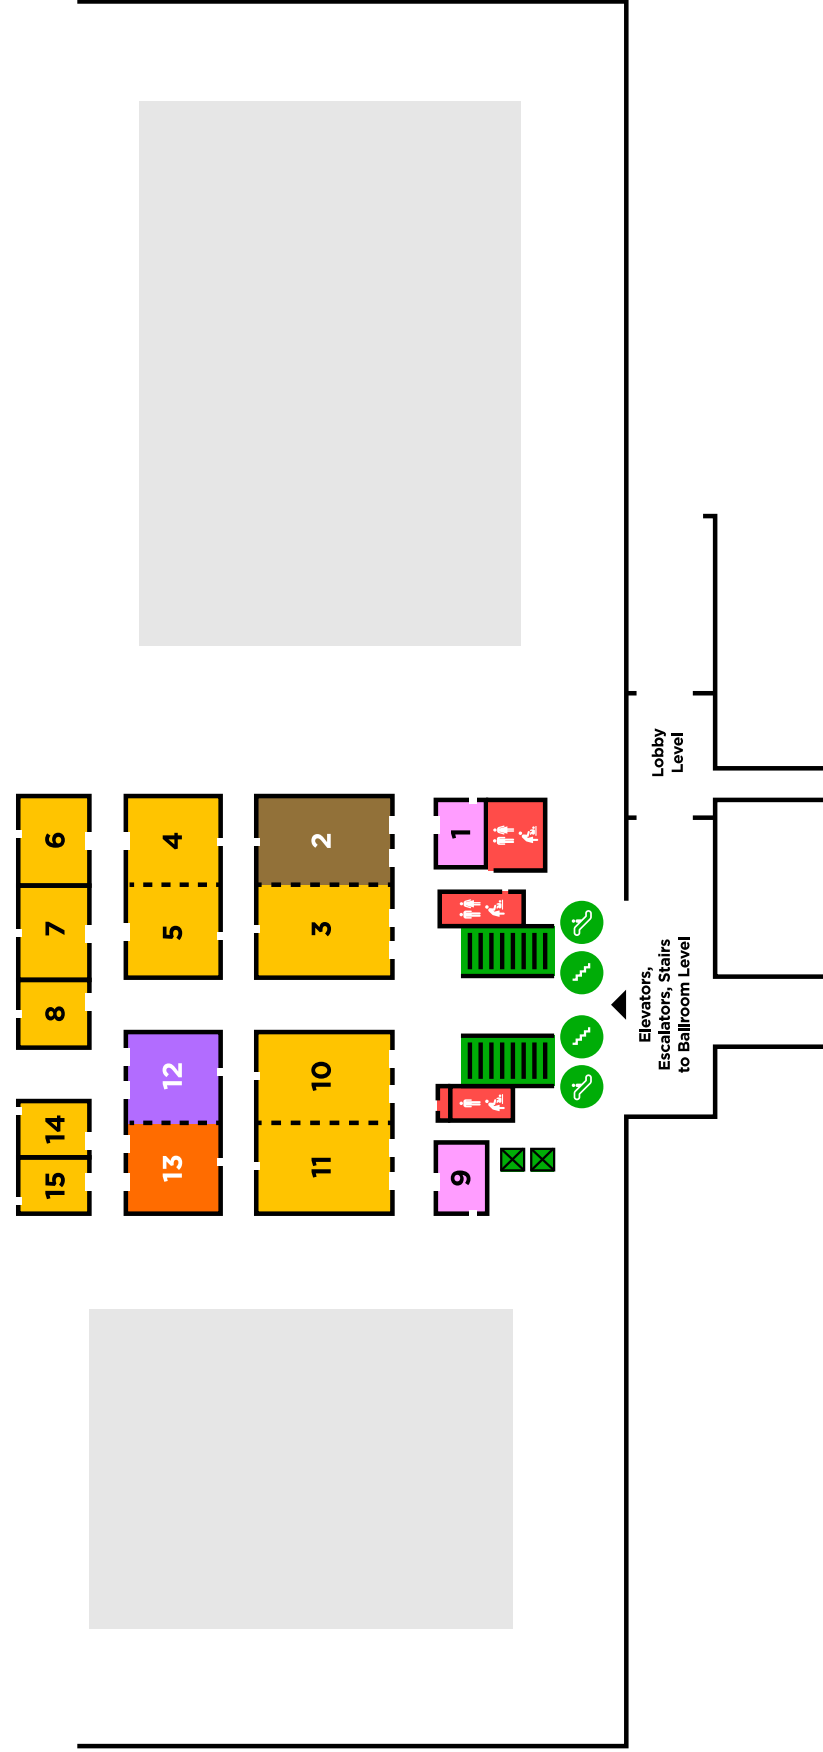

- Session Rooms
- Late-Breaking Roundtables
- Cross-Cutting Roundtables
- Workshops
- Interview Rooms
- Restrooms
- Elevators, Escalators & Stairs

**National Harbor
Conference Rooms**

2024 APPAM Fall Research Conference / Maps

Maps sponsored by

TEXAS A&M UNIVERSITY

The Bush School
of Government & Public Service

Ballroom Level

Potomac Ballroom & Chesapeake Rooms

- Session Rooms
- Communities Lounge
- Student Research Sessions & Student Hub
- Meeting/Call & Quiet/Prayer Rooms
- Special Events
- Restrooms
- Elevators, Escalators & Stairs
- Shuttle Pickup/Drop Off
- Badge Pickup, Registration, Exhibits, APAM Central, Posters, Headshot Lounge, Daily Refreshments

Ballroom Level

Magnolia, Camellia, & Azalea Rooms

- Session Rooms
- Interview Room
- Restrooms
- Elevators, Escalators & Stairs