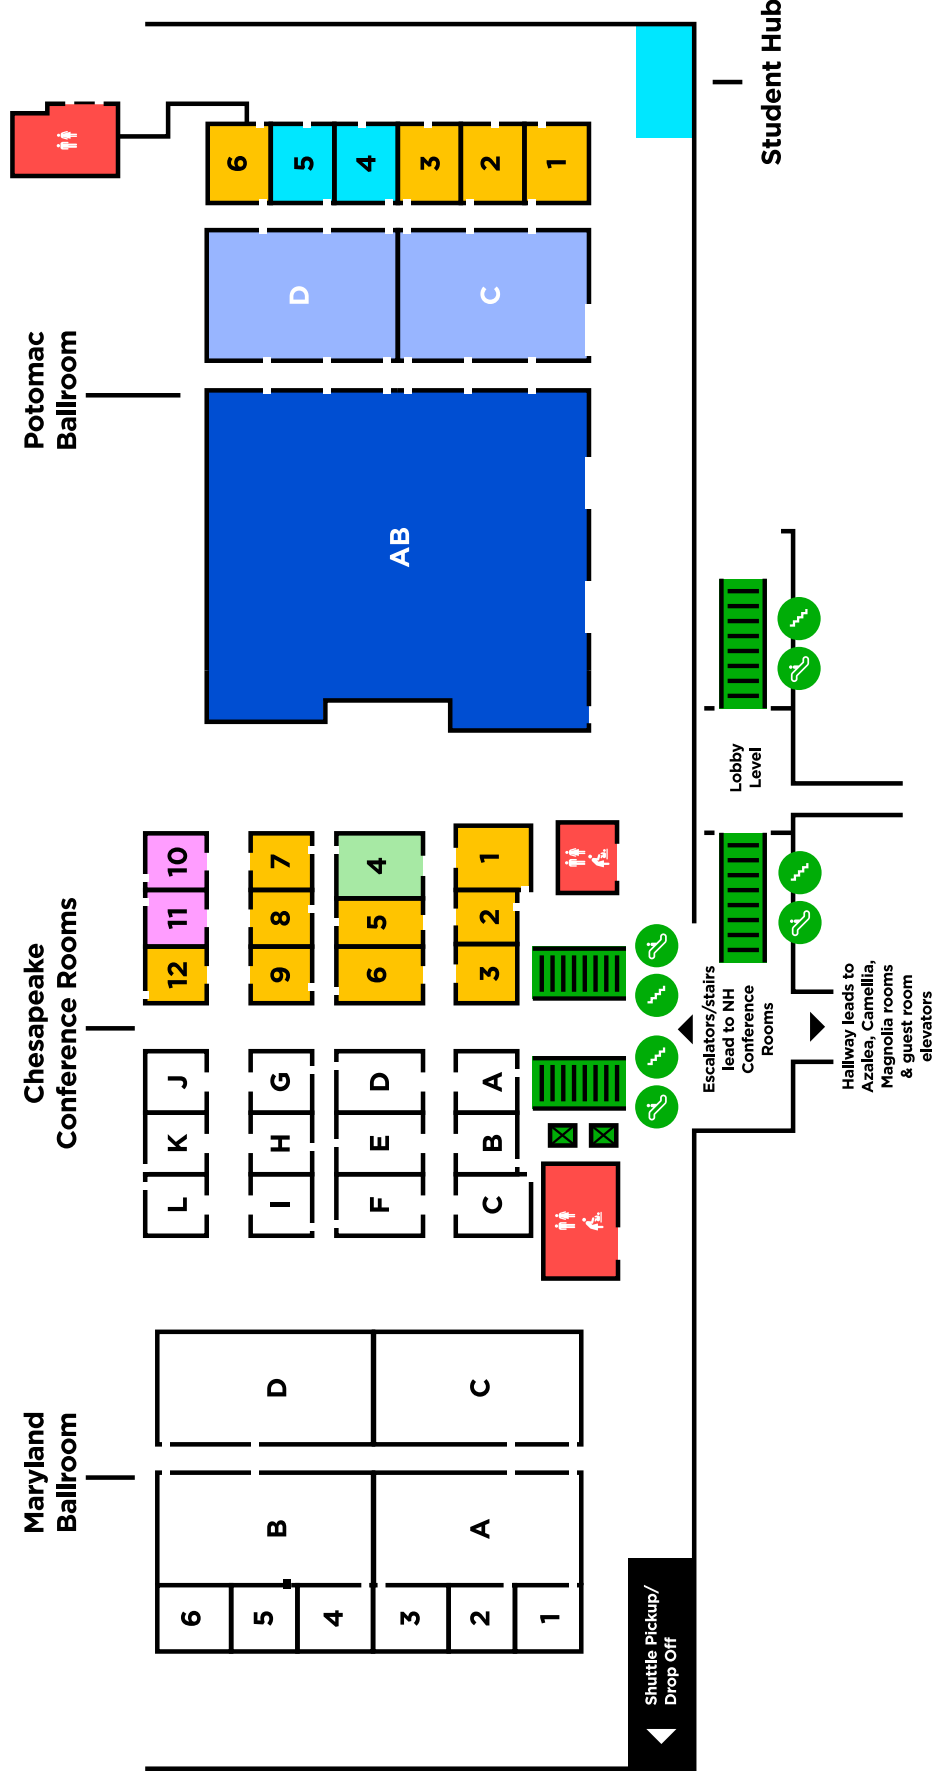

- Session Rooms
- Late-Breaking Roundtables
- Cross-Cutting Roundtables
- Workshops
- Interview Rooms
- Restrooms
- Elevators, Escalators & Stairs

**National Harbor
Conference Rooms**

2024 APPAM Fall Research Conference / Maps

Maps sponsored by

TEXAS A&M UNIVERSITY

The Bush School
of Government & Public Service

Ballroom Level

Potomac Ballroom & Chesapeake Rooms

- Session Rooms
- Communities Lounge
- Student Research Sessions & Student Hub
- Meeting/Call & Quiet/Prayer Rooms
- Special Events
- Restrooms
- Elevators, Escalators & Stairs
- Shuttle Pickup/Drop Off
- Badge Pickup, Registration, Exhibits, APAM Central, Posters, Headshot Lounge, Daily Refreshments

Ballroom Level

Magnolia, Camellia, & Azalea Rooms

- Session Rooms
- Interview Room
- Restrooms
- Elevators, Escalators & Stairs